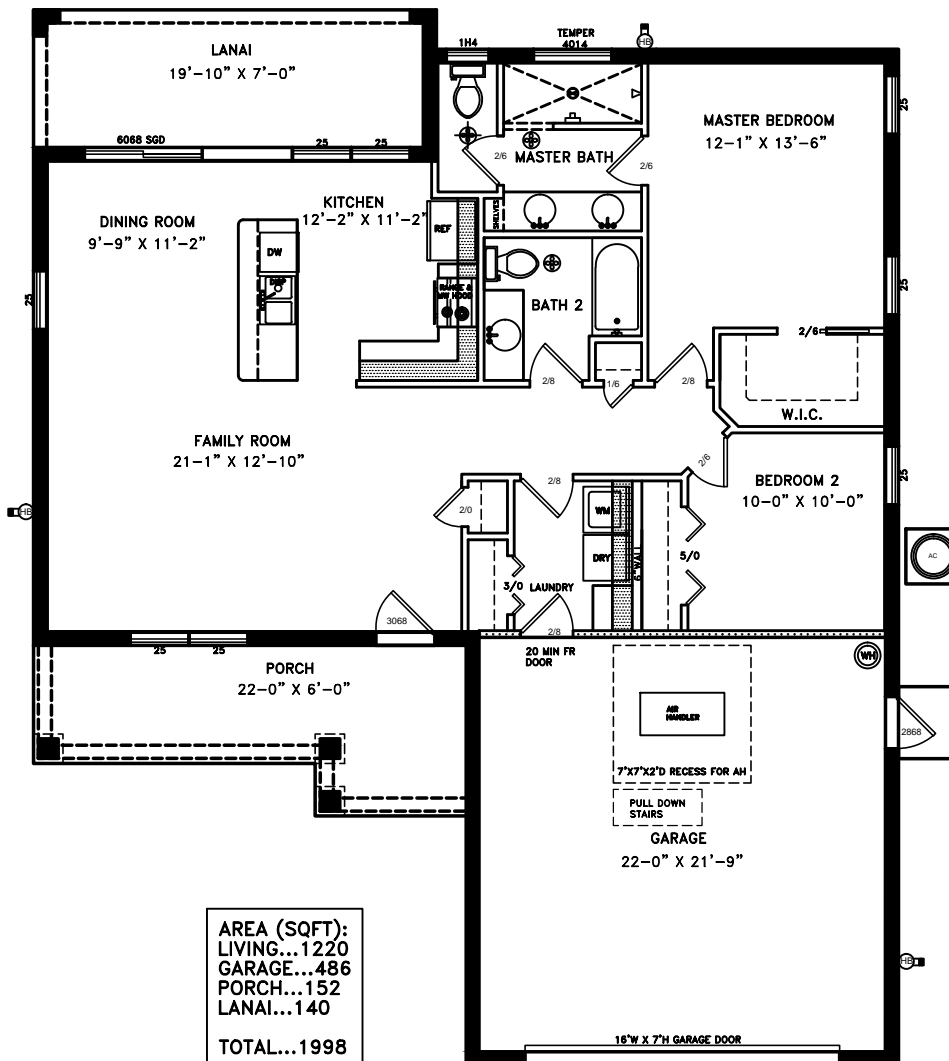

THE CRESTVIEW (44'-0"W X 53'-8"D)

© COPYRIGHT TRINITY DRAFTING LLC

THE CRESTVIEW (44'-0"W X 53'-8"D)

© COPYRIGHT TRINITY DRAFTING LLC