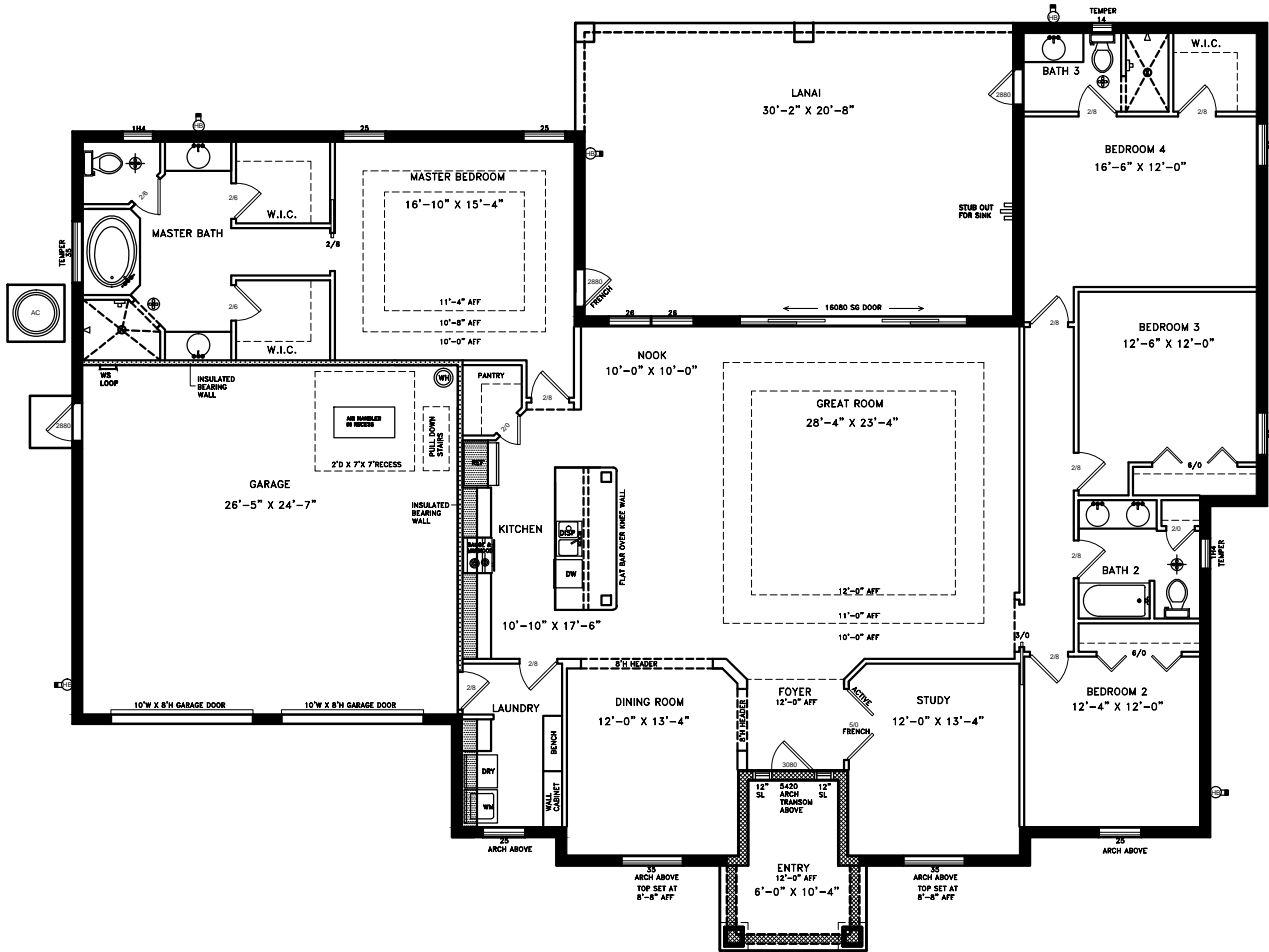

THE BOCA GRANDE (84'-0"W X 65'-4"D)  
 © COPYRIGHT TRINITY DRAFTING LLC

AREA (SQFT):
LIVING AREA...2936
GARAGE...702
ENTRY...100
LANAI...628
TOTAL...4366

THE BOCA GRANDE (84'-0"W X 65'-4"D)  
 © COPYRIGHT TRINITY DRAFTING LLC